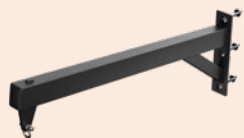

SHELF BRACKETS

XS11-02	Linear Shelf Bracket		XS18-02	Shelf Mounting SR Bracket		XR39-02	2' Support	
---------	----------------------	---	---------	---------------------------	---	---------	------------	---

ACCESSORIES

XR25-02	Name Plate - 4' Bay		XR26-02	Name Plate - 6' Bay	
XR19-02	Mat/Band Storage		XR13-02	Plyo Step	

XR11-02 J-Hooks (pair)

XR12-02 Safety Bars (pair)

XR14-04 Heavy Bag Boom Arm & Attachment

XR15-02 Leg Roller

XR16-02 Rope Anchor

XR17-02 Dip Station

XR18-02 Bolt-on Landmine

XR22-02 Ball Target

XR23-02 Bar Storage (2 bars)

XR27-02 Adjustable Storage Plate Horn

XR34-02 Bar Storage (single)