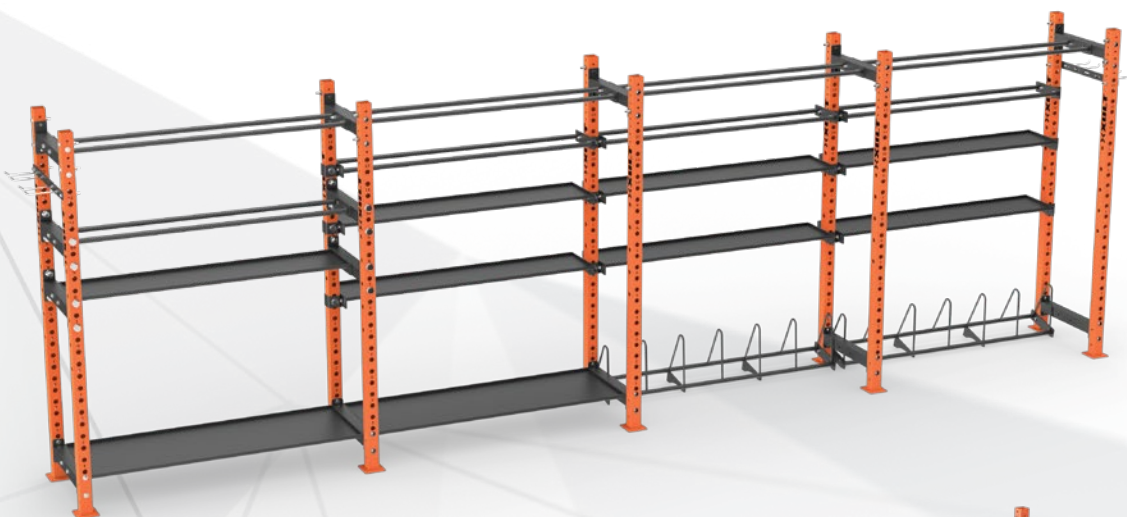

24' Denali Storage Rig Configuration