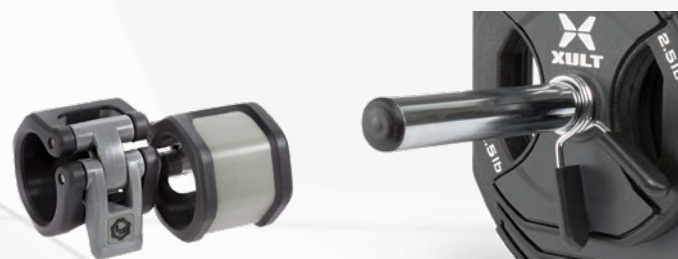

GROUP X COLLAR

90-day limited warranty.*
 XT-COLLARGPX Collar: Pair

LOCK-JAW HEX 25MM

H25-BLK Lock-Jaw Hex 25mm Pair

Lock-Jaw Hex 25mm

Group X Collar

FUNCTIONAL FITNESS

Offer more dynamic training options with versatile functional fitness accessories that stand up to hard use day after day. Choose a variety of strength and resistance bands to serve a wide range of fitness levels.