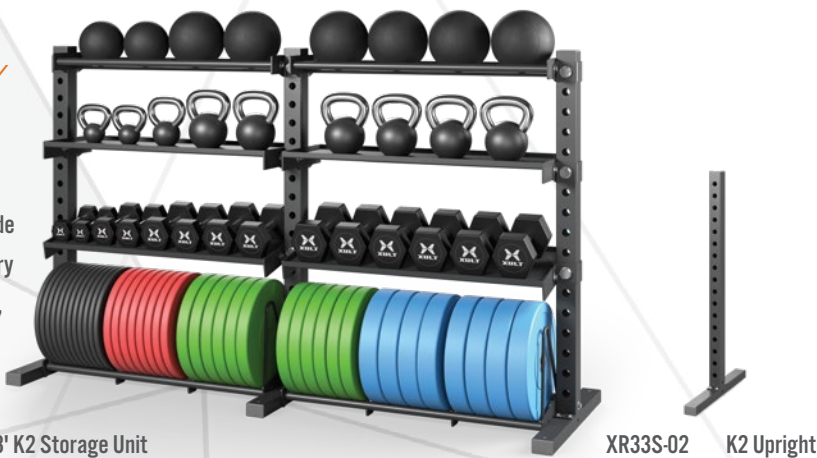

STORAGE & ACCESSORY ATTACHMENTS

Our storage and accessory attachments add the perfect finishing touch to your customized strength training offering. All storage solutions provide excellent stability and easy access to popular equipment, while accessory attachments maximize functionality to serve more strength enthusiasts, more effectively, in less space.

8' K2 Storage Unit

XR33S-02 K2 Upright

SHELVES/STORAGE

XS02-02 XS01-02	70" Medicine Ball Shelf 42" Medicine Ball Shelf		XS06-02 XS05-02	70" Dumbbell/Kettlebell shelf 42" Dumbbell/Kettlebell shelf	
XS08-02 XS07-02	70" Bumper/Bosu Rack 42" Bumper/Bosu Rack		XS10-02 XS09-02	70" Step Shelf Storage 42" Step Shelf Storage	
XT-4 BUMP-FS-04	42" Bumper/Bosu Rack		XT-6 BUMP-FS-04	70" Bumper/Bosu Rack	

SHELF BRACKETS

XS11-02	Linear Shelf Bracket		XS18-02	Shelf Mounting SR Bracket		XR39-02	2' Support	

ACCESSORIES

XR25-02	Name Plate - 4' Bay		XR26-02	Name Plate - 6' Bay	
XR19-02	Mat/Band Storage		XR13-02	Plyo Step